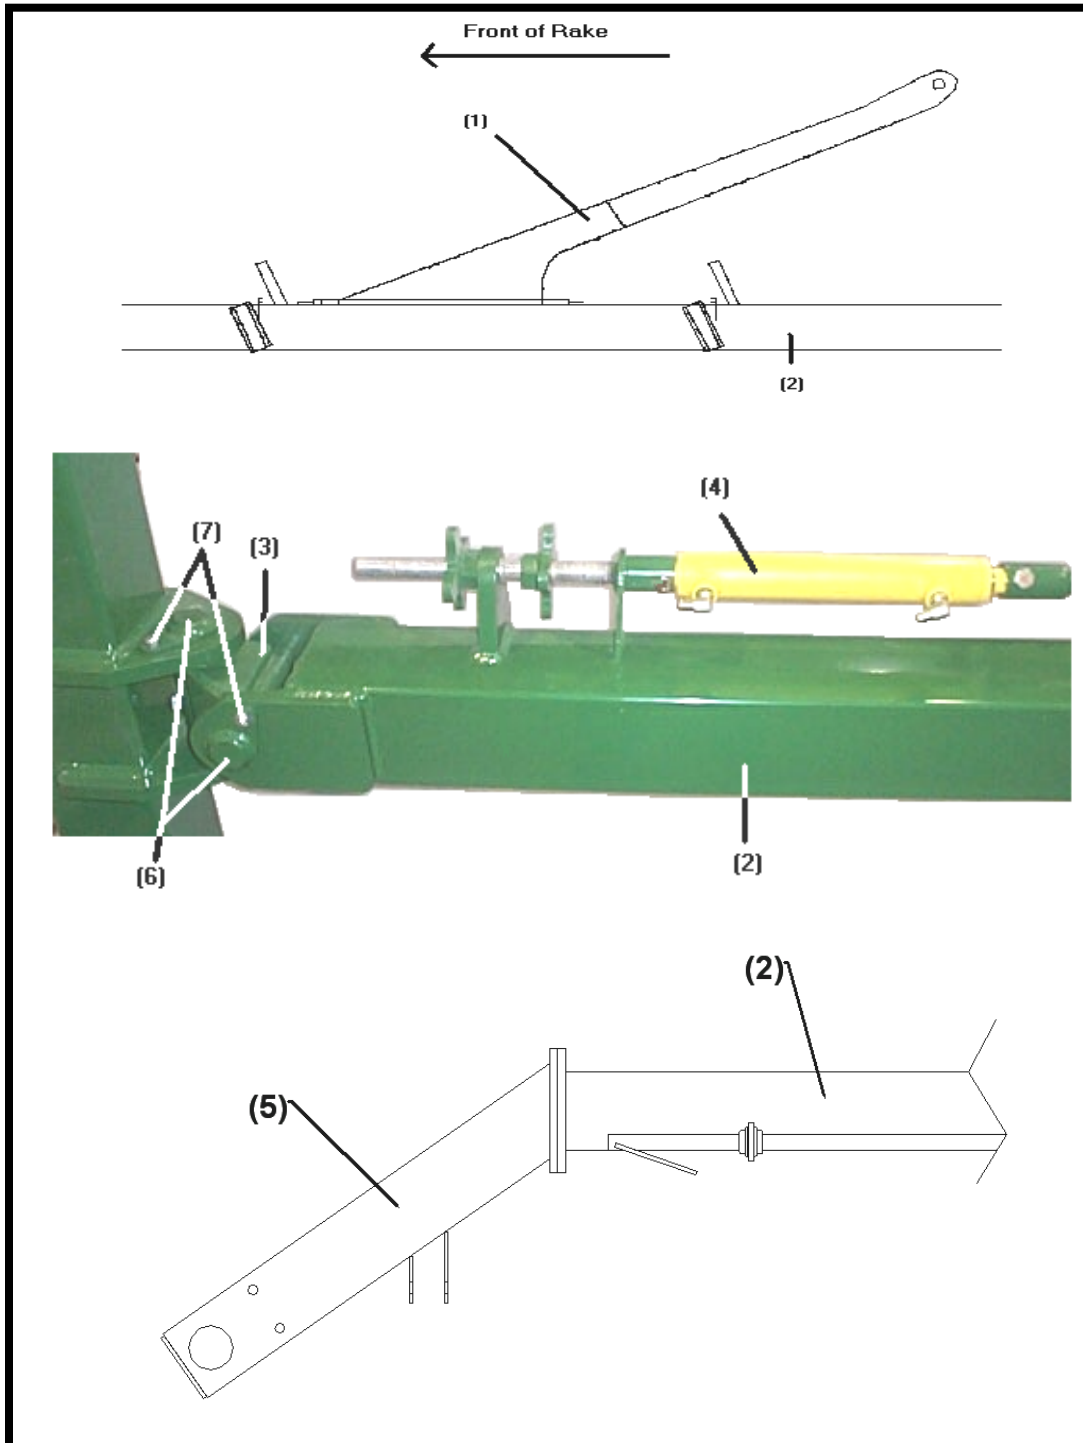

REAR FRAME ASSEMBLY

PARTS LIST

<u>Ref#</u>	<u>BMI#</u>	<u>Description</u>	<u>Qty.</u>
1	16104	Left Rear Frame	1
2	16105	Right Rear Frame	1
3	16129	Rear Axle Mount	2
Not Shown	14467	5/8" x 1 3/4" NC Bolt	8
Not Shown	11614	5/8" NC Serrated Flange Nut	8
4	16142	Rear Frame Clamp Plate	2
Not Shown	14467	5/8" x 1 3/4" NC Bolt	8
Not Shown	13792	5/8" Lock Washer	8
Not Shown	10176	5/8" NC Nut	8
5	16141	Main Ratchet Jack Body	1
6	16487	Left Ratchet Jack Rod	1
7	16488	Right Ratchet Jack Body	1
Not Shown	16489	Ratchet Jack Pin	2
Not Shown	10580	1/4" X 2" Cotter Pin	2
8	16490	Hose Clip	2
9	13802	3/8" NC Locknut	2

RAKE ARM ASSEMBLY