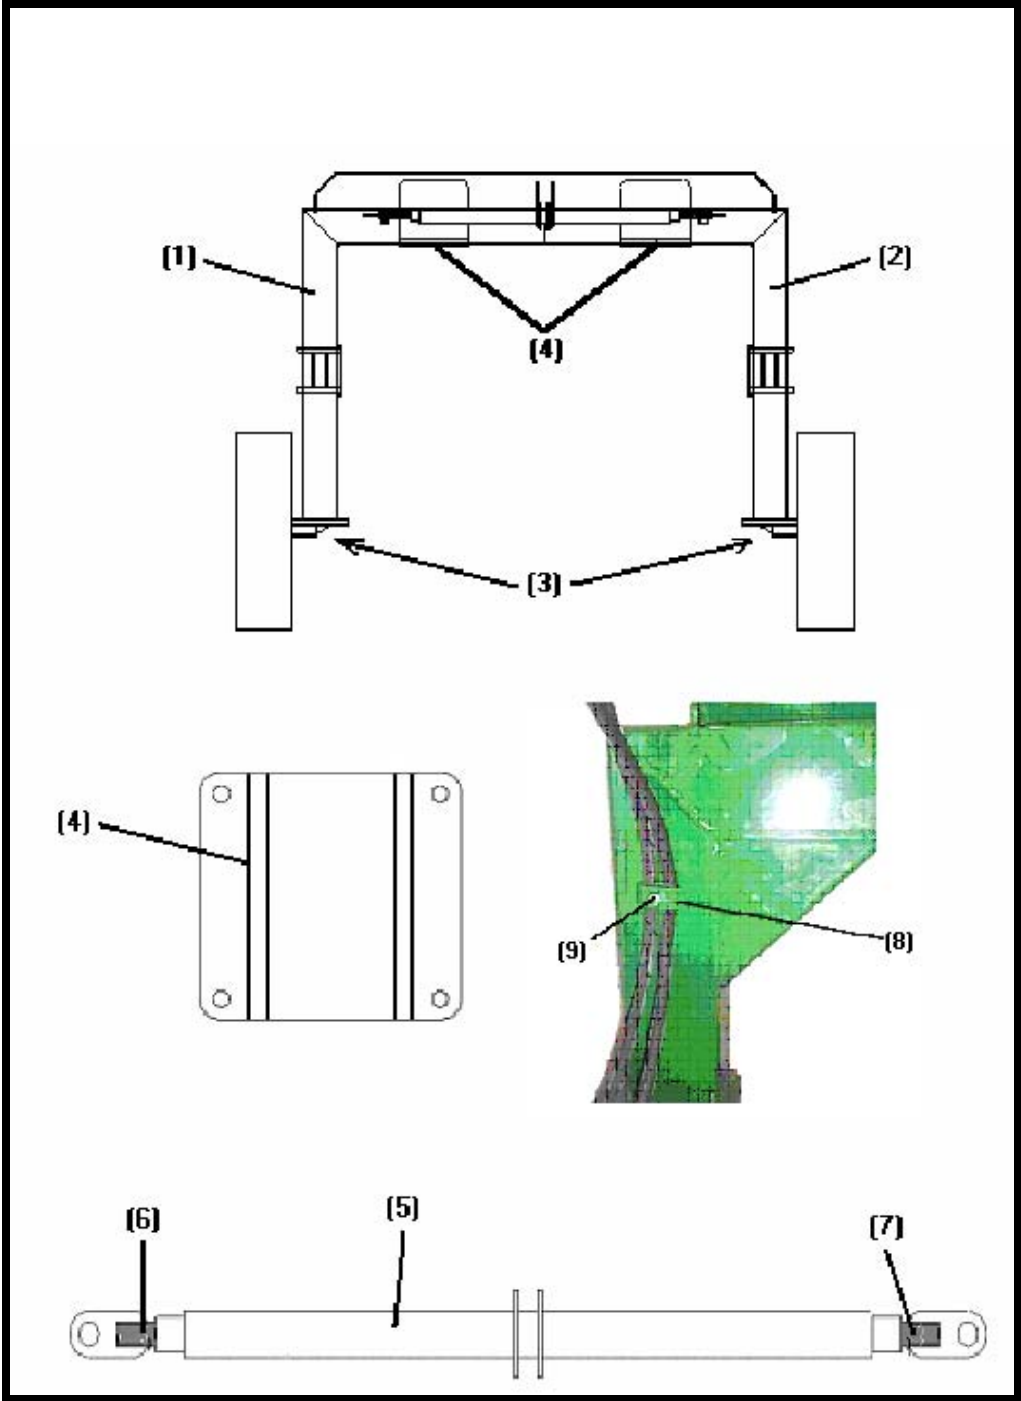

REAR FRAME ASSEMBLY

REAR FRAME ASSEMBLY

PARTS LIST

<u>Ref#</u>	<u>BMI#</u>	<u>Description</u>	<u>Qty.</u>
1	16104	Left Rear Frame	1
2	16105	Right Rear Frame	1
3	16129	Rear Axle Mount	2
Not Shown	14467	5/8" x 1 3/4" NC Bolt	8
Not Shown	11614	5/8" NC Serrated Flange Nut	8
4	16142	Rear Frame Clamp Plate	2
Not Shown	14467	5/8" x 1 3/4" NC Bolt	8
Not Shown	13792	5/8" Lock Washer	8
Not Shown	10176	5/8" NC Nut	8
5	16141	Main Ratchet Jack Body	1
6	16487	Left Ratchet Jack Rod	1
7	16488	Right Ratchet Jack Body	1
Not Shown	16489	Ratchet Jack Pin	2
Not Shown	10580	1/4" X 2" Cotter Pin	2
8	16490	Hose Clip	2
9	13802	3/8" NC Locknut	2