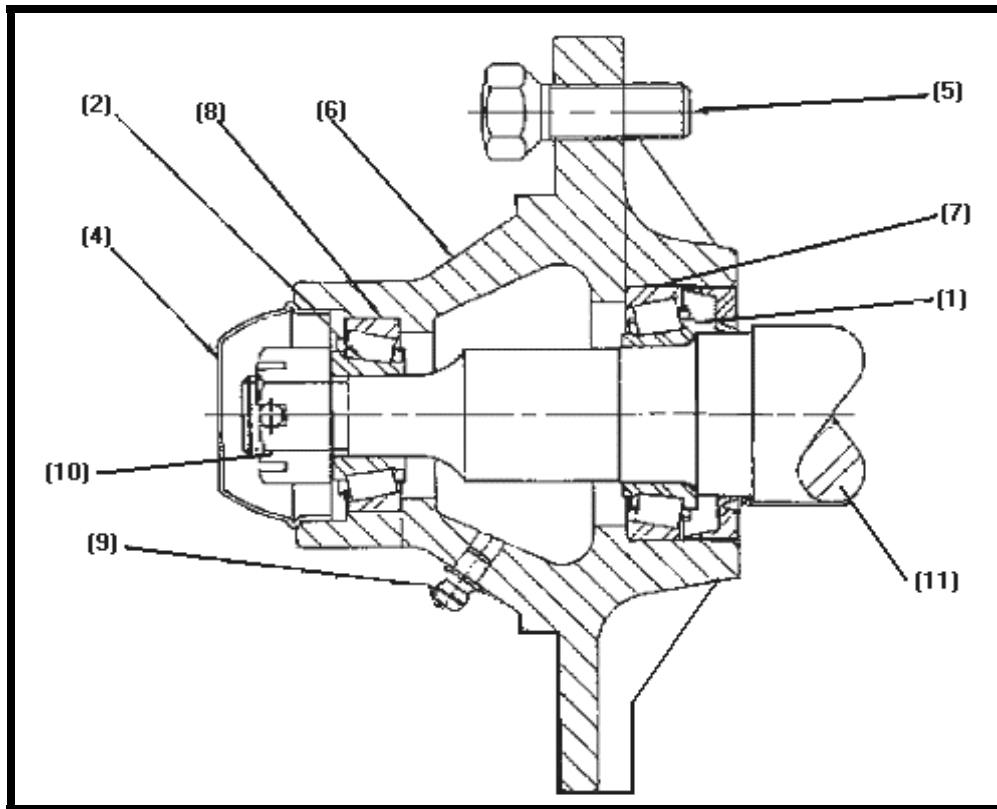

HUB ASSEMBLY (REAR FRAME)

HUB ASSEMBLY (REAR FRAME)

PARTS LIST

<u>Ref#</u>	<u>BMI#</u>	<u>Description</u>	<u>Qty.</u>
1	10082	inner cone	2
2	16305	outer cone	2
3	16306	Seal	2
4	16308	Dust Cap	2
5	16307	Wheel Bolt	10
6	16724	Hub w/Cups	2
7	10083	Inner Cup	2
8	16304	Outer Cup	2
9	16364	Self Tapping Grease Zerk	2
10	16358	3/4" Castle Nut NF	2
Not Shown	11669	Cotter Pin 3/16" x 1 1/4"	2
11	16323	Rear Wheel Spindle	2