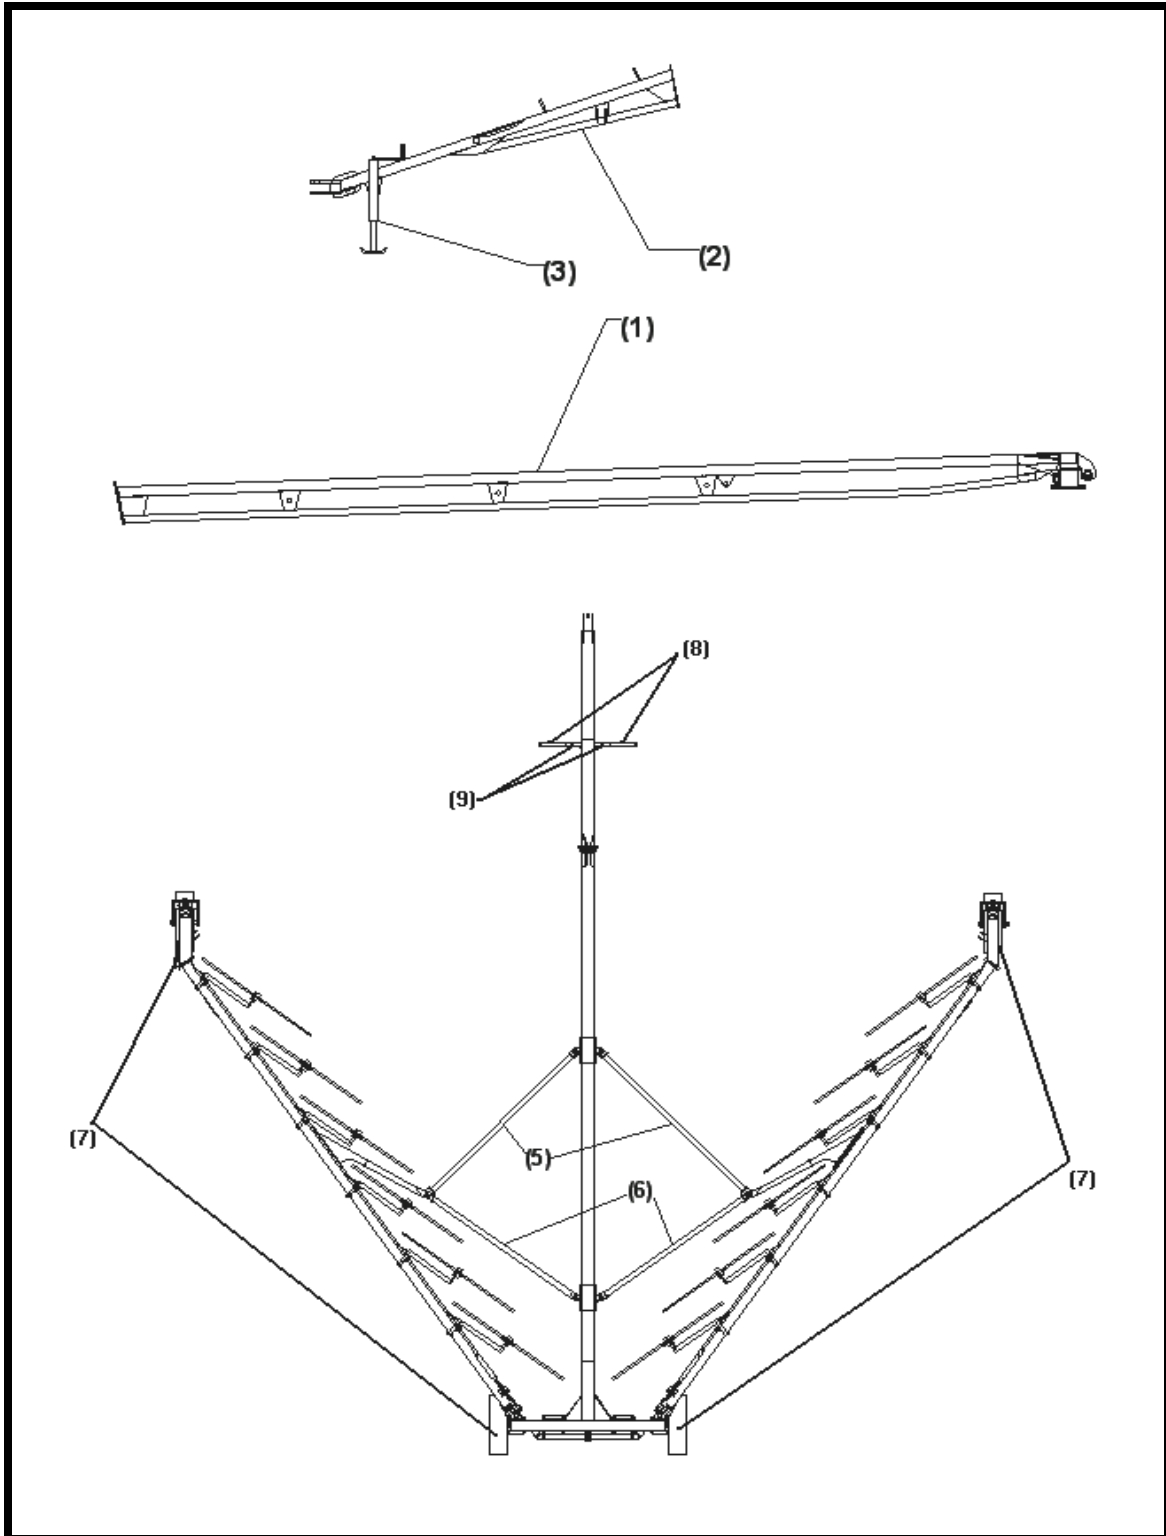

MAIN FRAME, WHEELS, SCISSOR ARMS AND TRANSPORT LINKS