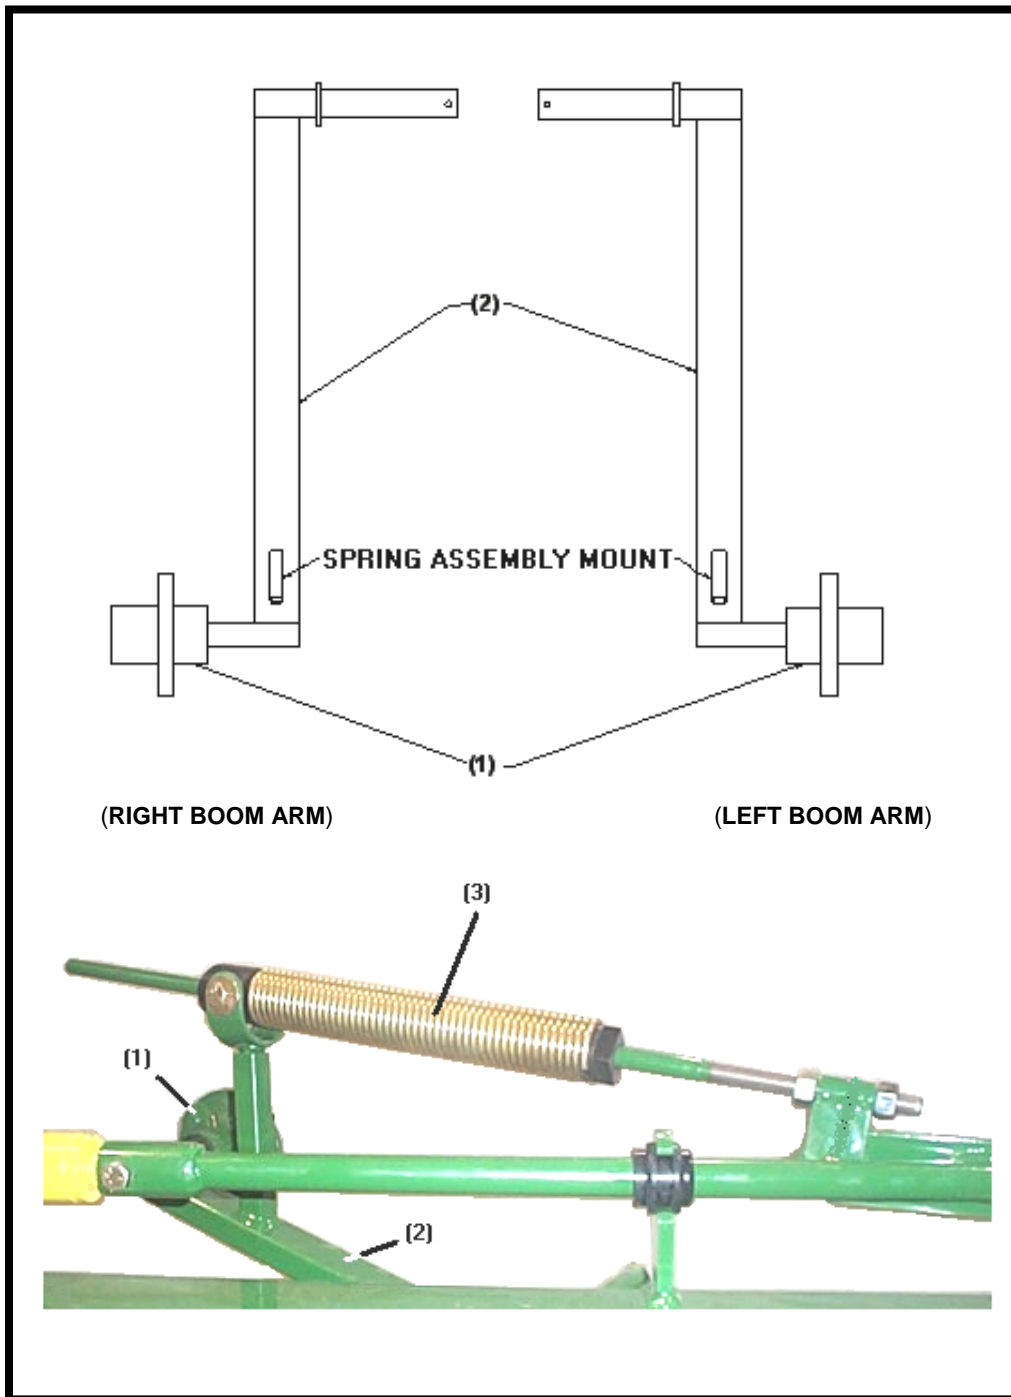

RAKE WHEEL ARM ASSEMBLY