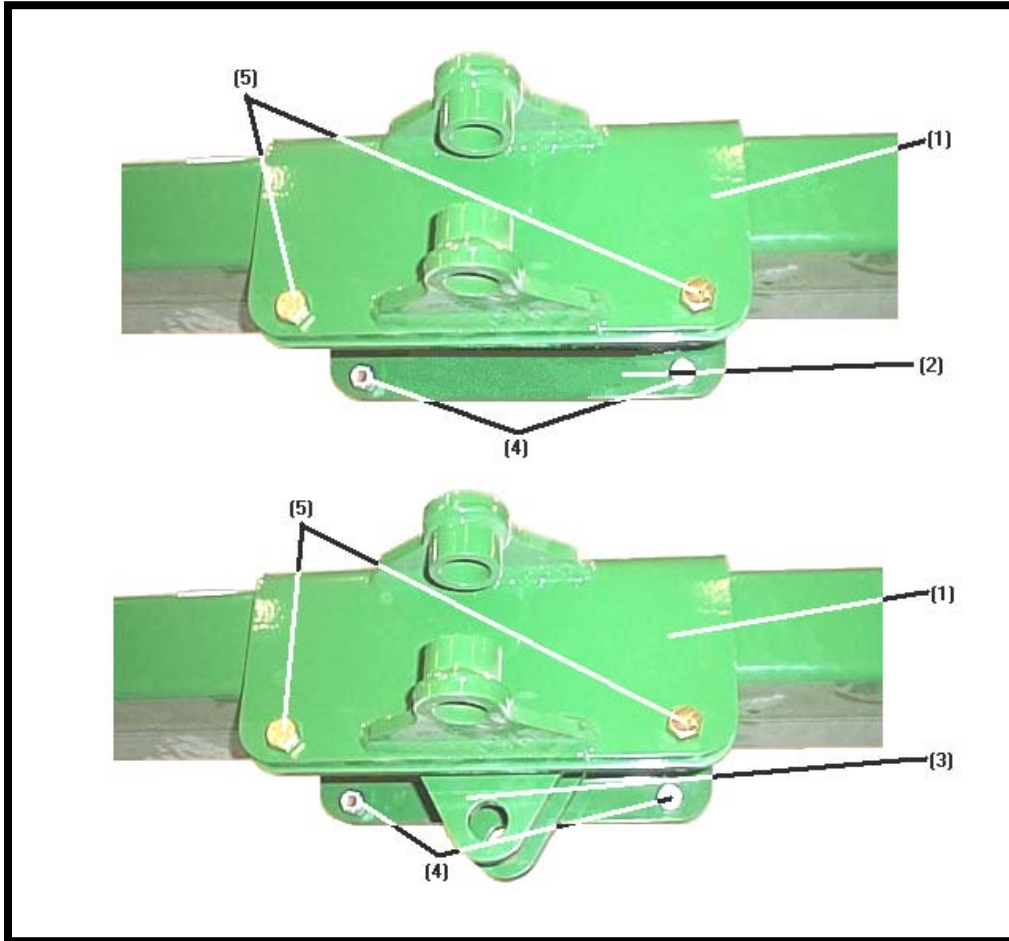

FRAME SLIDES (FRONT AND REAR)

FRAME SLIDES (FRONT AND REAR)

PARTS LIST

<u>Ref#</u>	<u>BMI#</u>	<u>Description</u>	<u>Qty.</u>
1	16116	Slide Top Plate	2
2	16117	Front Slide Bottom Plate	1
3	16118	Rear Slide Bottom Plate	1
4	14443	1/2" NC Locknut	8
5	14461	1/2" x 1 1/2" Bolt	8
Not Shown	16119	Slide Pins	4
Not Shown	10580	1/4" x 2" Roll Pin	4