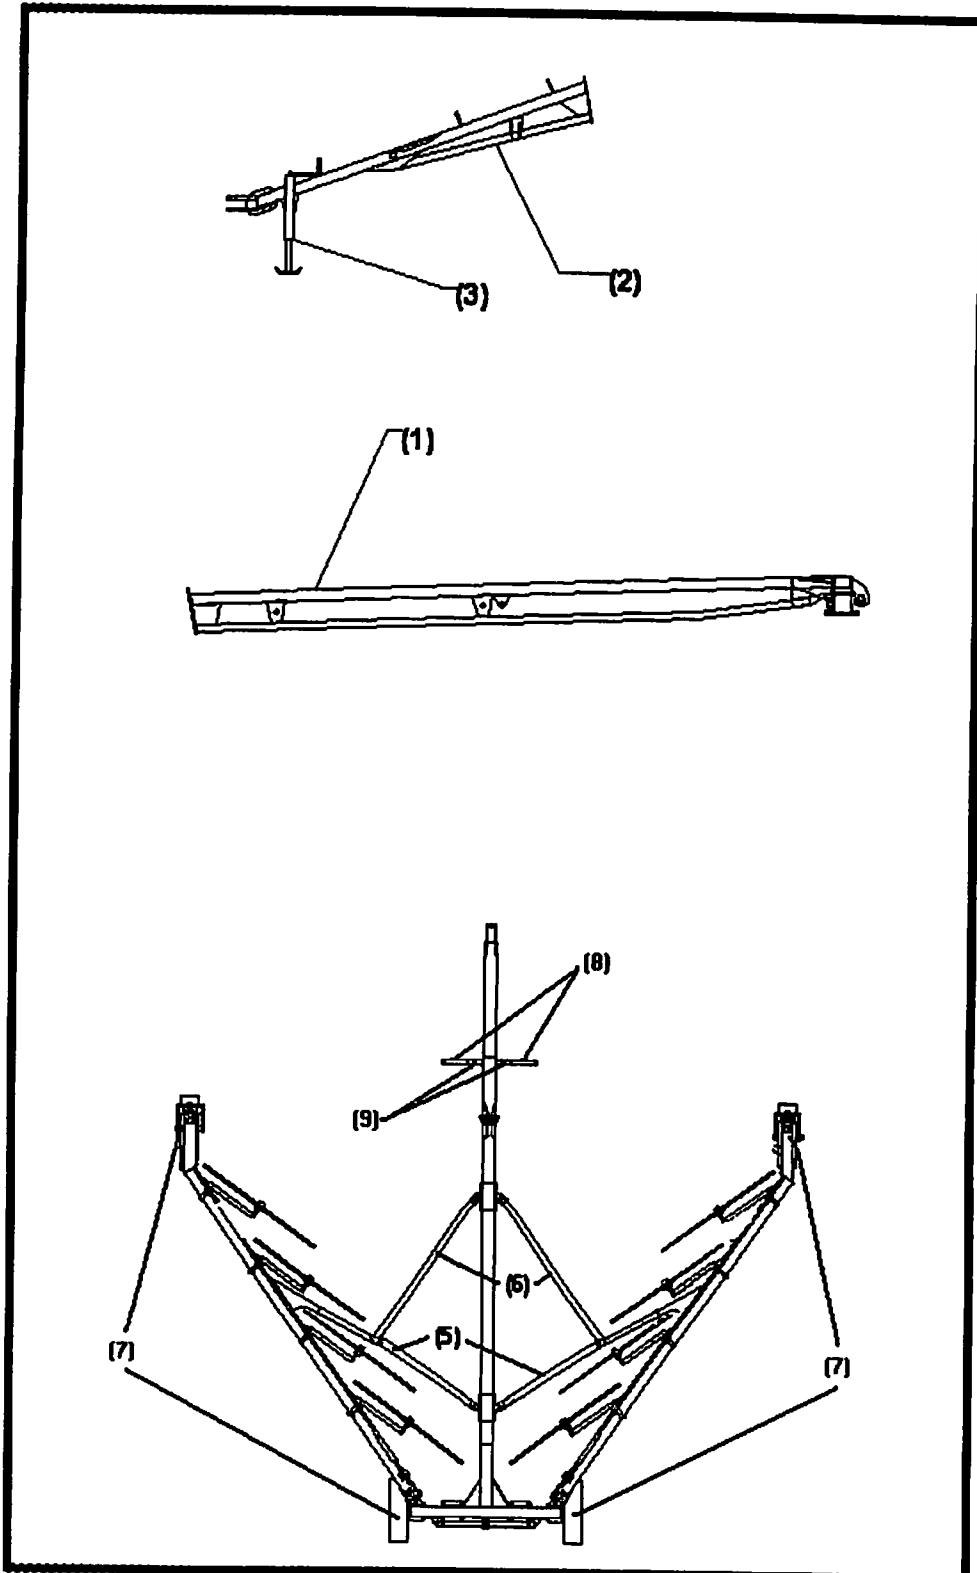

MAIN FRAME, WHEELS, SCISSOR ARMS AND TRANSPORT LINKS.....	1 - 2
REAR FRAME ASSEMBLY.....	3 - 4
RAKE ARM ASSEMBLY.....	5 - 6
LIFT ROD ASSEMBLY.....	7 - 8
FRAME SLIDES.....	9
REAR SLIDE ASSEMBLY.....	10
CASTER BRAKE ASSEMBLY.....	11
RAKE WHEEL SPRING ASSEMBLY.....	12
CASTER ASSEMBLY.....	13
RAKE WHEEL ASSEMBLY.....	14
RAKE WHEEL ARM ASSEMBLY.....	15 - 16
HUB ASSEMBLY (REAR FRAME).....	17
HUB ASSEMBLY (CASTER).....	18
HUB ASSEMBLY (RAKE WHEEL ARM).....	19
HYDRAULIC CYLINDER (MAIN).....	20
HYDRAULIC CYLINDER (LIFT ROD).....	21
HYDRAULIC SCHEMATICS.....	22
10 WHEEL EXTENSION PARTS.....	23 - 24

MAIN FRAME, WHEELS, SCISSOR ARMS AND TRANSPORT LINKS

MAIN FRAME, WHEELS, SCISSOR ARMS AND TRANSPORT LINKS

PARTS LIST

<u>Ref#</u>	<u>BMI#</u>	<u>Description</u>	<u>Qty.</u>
1	16786	Main Hitch Beam	1
2	16102	Gooseneck (Serial# VR2569 and below)	1
	16532	Gooseneck (Serial# VR2570 and above)	1
Not Shown	14467	5/8" x 1 3/4" NC Bolt	9
Not Shown	11614	5/8" NC Serrated Flange Nut	9
3	14408	Telescoping Jack	1
Not Shown	11785	Jack Pin (w/ hairpin)	1
5	16784	Rear Scissor Arm	2
6	16783	Front Scissor Arm	2
7	16077	Wheel Assembly	4
Not Shown	16078	Tire	4
Not Shown	16079	Rim, Yellow	4
Not Shown	16730	VR1214 Decal	2
Not Shown	16732	//// BMI Decal – Right	1
Not Shown	16731	//// BMI Decal – Left	1
8	16528	Transport Link Slide	2
9	16530	Transport Link Sleeve	2
Not Shown	16339	Transport Link Pins (w/ hairpins)	6