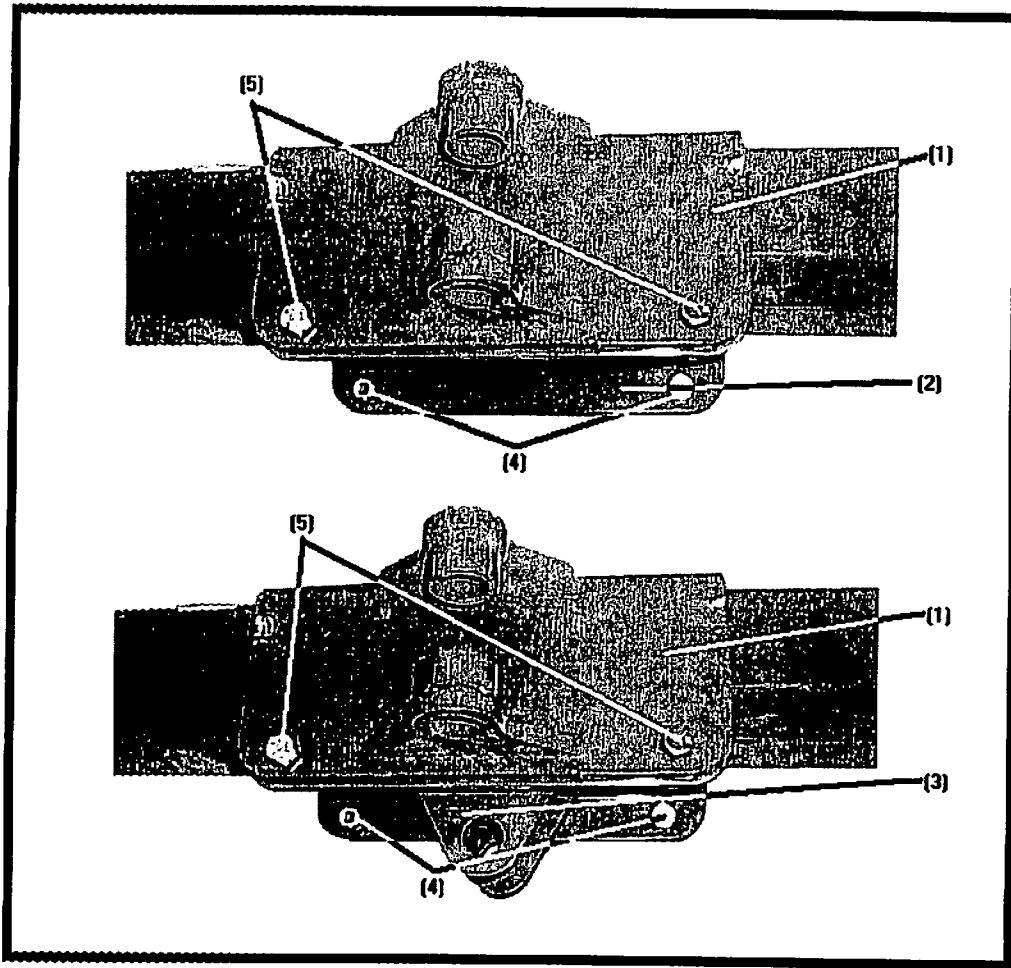

FRAME SLIDES (FRONT AND REAR)

FRAME SLIDES (FRONT AND REAR)

PARTS LIST

<u>Ref#</u>	<u>BMI#</u>	<u>Description</u>	<u>Qty.</u>
1	16116	Slide Top Plate	2
2	16117	Front Slide Bottom Plate	1
3	16118	Rear Slide Bottom Plate	1
4	14443	1/2" NC Locknut	8
5	14461	1/2" x 1 1/2" Bolt	8
Not Shown	16119	Slide Pins	4
Not Shown	10580	1/4" x 2" Roll Pin	4