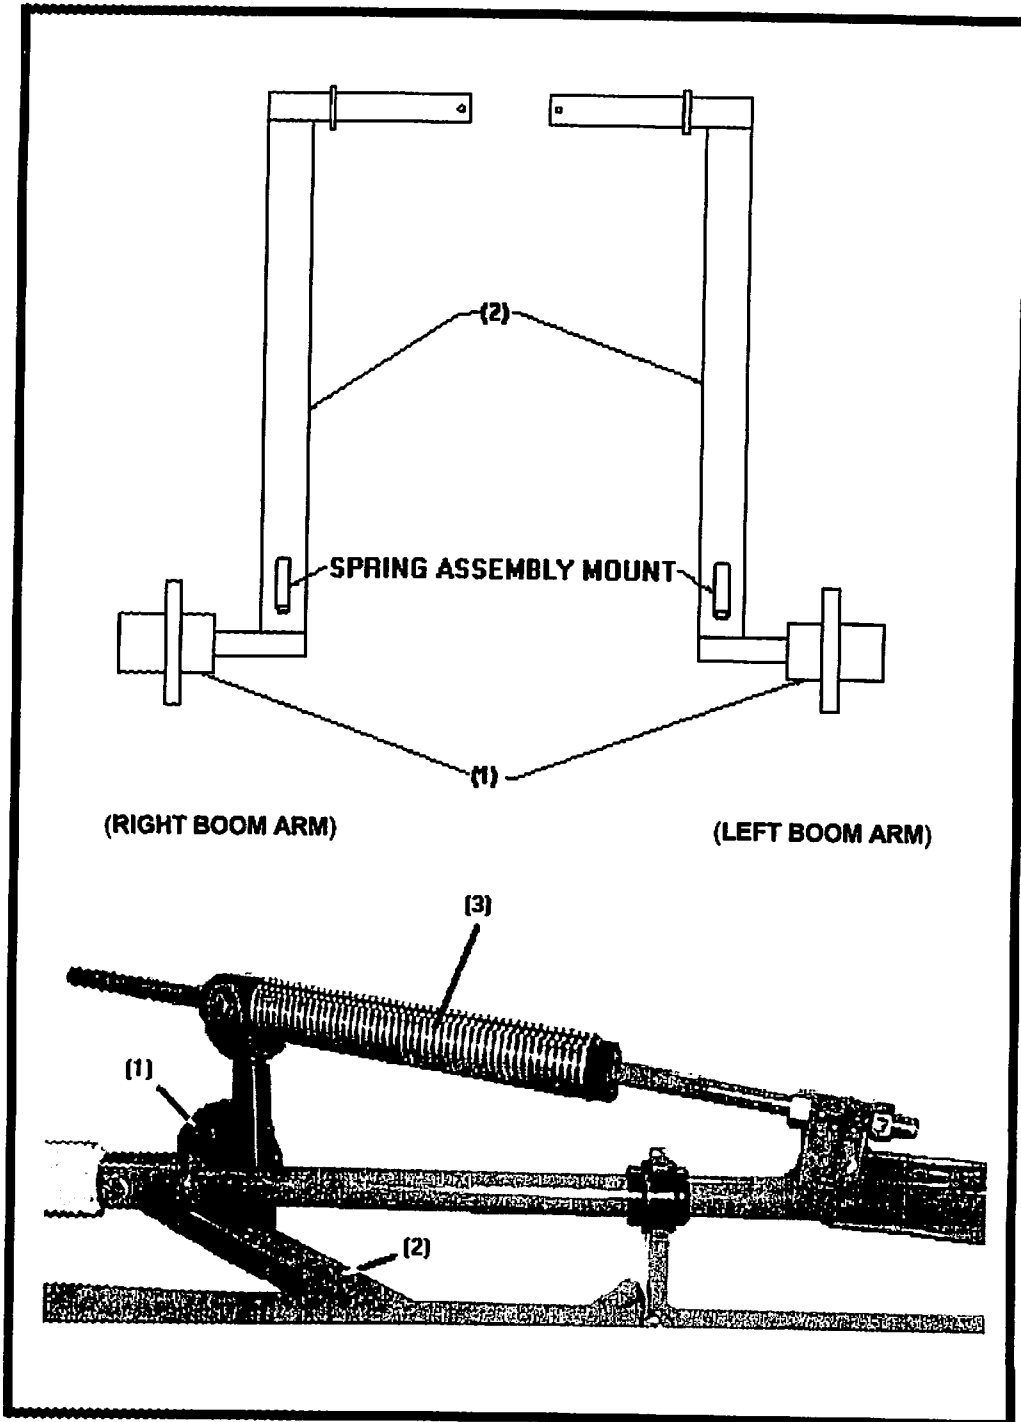

RAKE WHEEL ARM ASSEMBLY