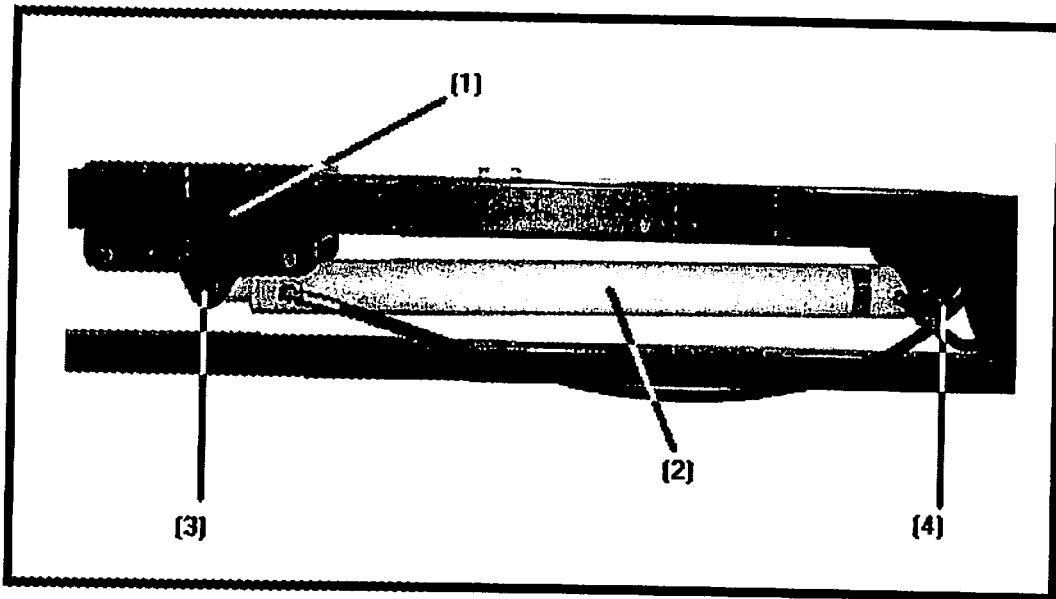

REAR SLIDE ASSEMBLY

REAR SLIDE ASSEMBLY

PARTS LIST

<u>Ref#</u>	<u>BMI#</u>	<u>Description</u>	<u>Qty.</u>
1		Rear Slide (Page 5)	1
2	16301	Hydraulic Cylinder - Main (Page 22)	1
3	16140	Ram End Cylinder Pin	1
4	16139	Butt End Cylinder Pin	1
Not Shown	10580	1/4" x 2" Cotter Pin	2