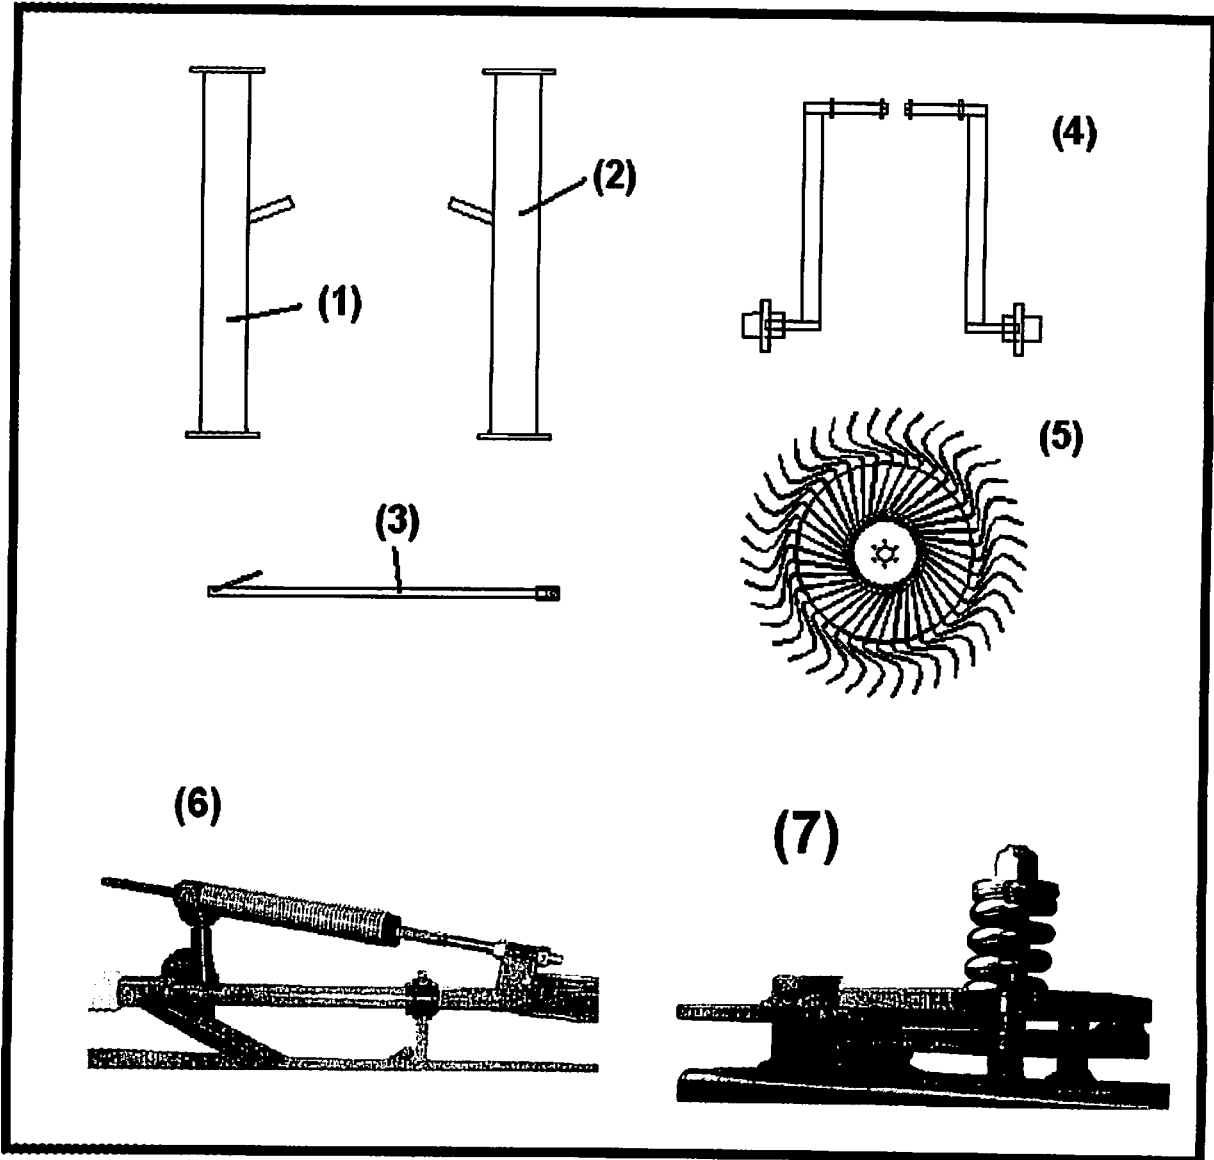

HYDRAULIC SCHEMATICS

HYDRAULIC SCHEMATICS

PARTS LIST

<u>Ref#</u>	<u>BMI#</u>	<u>Description</u>	<u>Qty.</u>
1	10167	Pioneer Male Tips	4
2	16792	Hose 359" OAL 8MP - 6FJX	2
3	16787	Hose 273" OAL 8MP - 6FJX	1
4	16790	Hose 303" OAL 8MP - 6FJX	1
5	16552	Hose 84" OAL 8MP - 6FJX	2
6	16553	Hose 93" OAL 8MP - 6FJX	2
7	10163	Fitting - 6MJ - 6MJ Tee	2
8	10201	Fitting - 6MB - 6MJ90	5
9	16386	Orifice Fitting - 6MB -6MJ90 [.0625]	1
10	16301	2 1/2 x 30" Cylinder	1
11	10317	1 1/2 x 8 Cylinder	2

10 WHEEL EXTENSION PARTS

10 WHEEL EXTENSION PARTS

PARTS LIST

<u>Ref#</u>	<u>BMI#</u>	<u>Description</u>	<u>Qty.</u>
	16023	10 Wheel Extension Kit	
1	16534	Left Frame Extension	1
2	16535	Right Frame Extension	1
Not Shown	14467	5/8" x 1 3/4" NC Bolt	12
Not Shown	11614	5/8" NC Serrated Flange Nut	12
3	16113	Extension Lift Rod	2
Not Shown	13805	1/2" x 2 1/4" NC Bolt	2
Not Shown	14443	1/2" NC Locknut	2
Not Shown	16099	Lift Rod Bushing	2
4	16115	Rake Wheel Arm Assembly (Page 15)	2
5		Rake Wheel Assembly (Page 14)	2
6		Rake Wheel Spring Assembly (Page 12)	2
7		Caster Brake Assembly (Page 11)	2