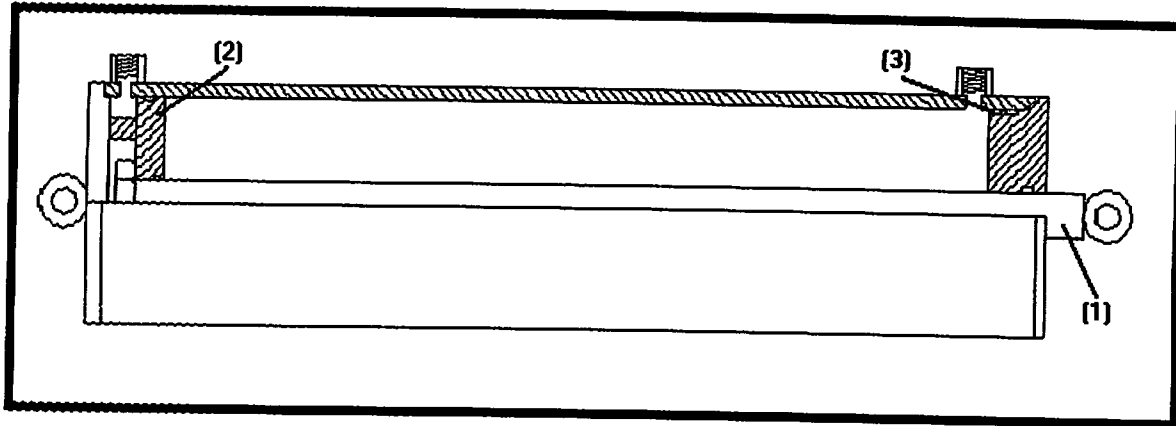

HYDRAULIC CYLINDER (MAIN)

HYDRAULIC CYLINDER (MAIN)

PARTS LIST

<u>Ref#</u>	<u>BMI#</u>	<u>Description</u>	<u>Qty.</u>
	16301	Hydraulic Cylinder Assembly	
1	16399	Main Cylinder Shaft	1
2	16598	Piston	1
3	16596	Gland	1
Not Shown	16396	Seal Kit	1