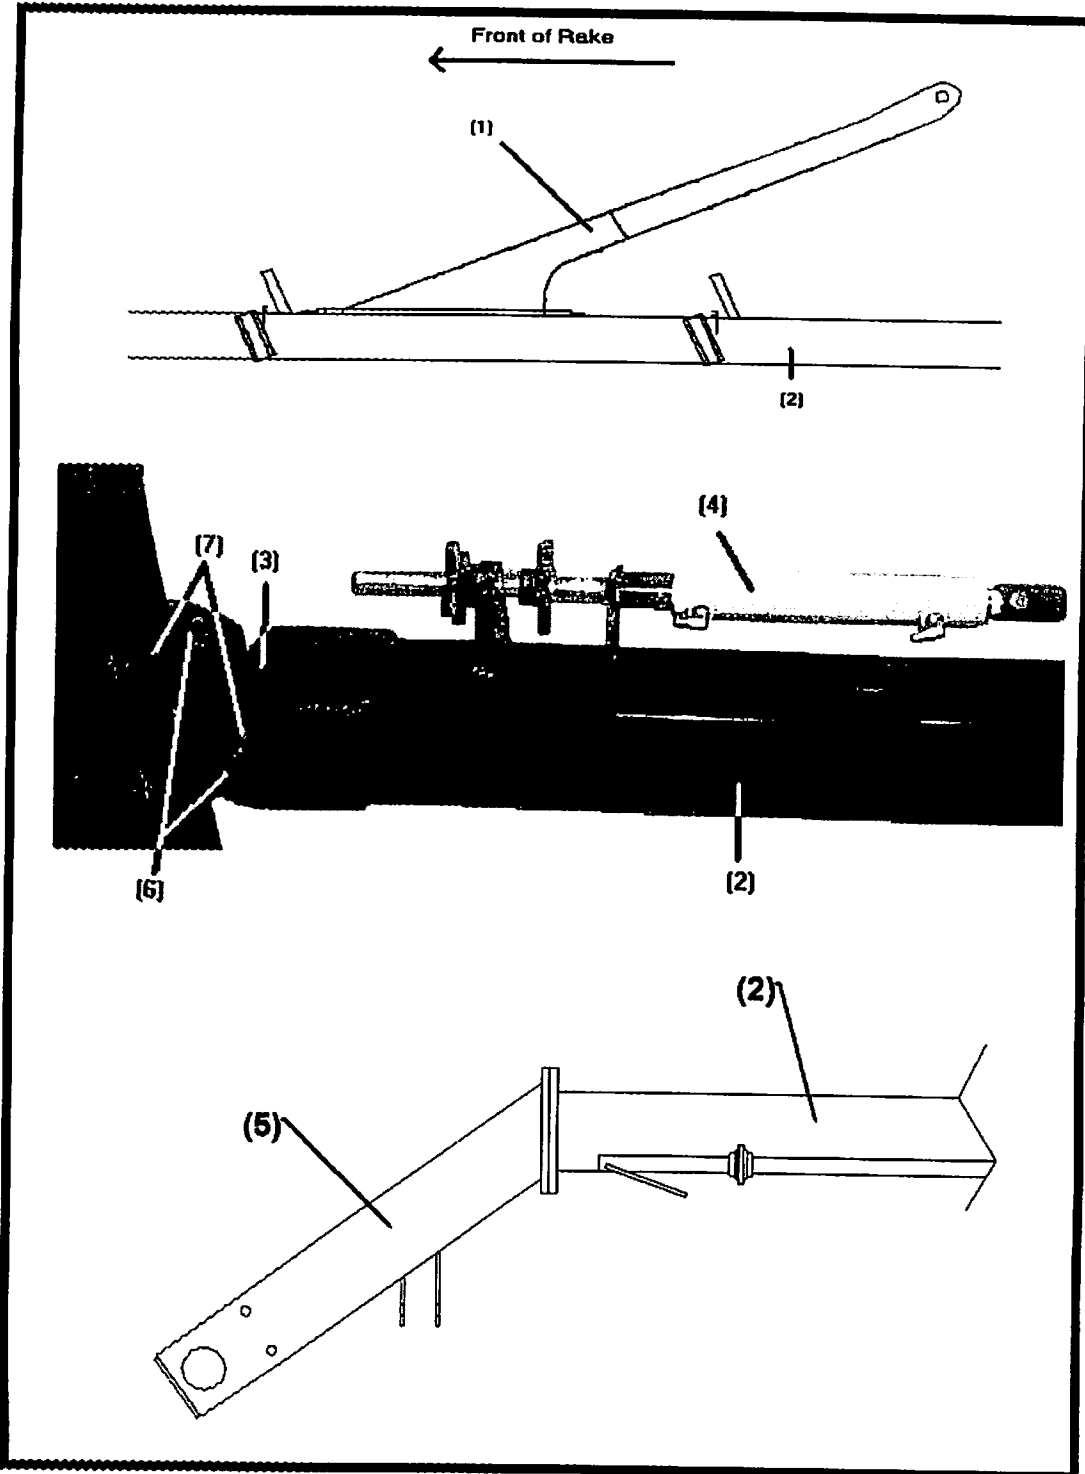

REAR FRAME ASSEMBLY

PARTS LIST

<u>Ref#</u>	<u>BMI#</u>	<u>Description</u>	<u>Qty.</u>
1	16104	Left Rear Frame	1
2	16105	Right Rear Frame	1
3	16129	Rear Axle Mount	2
Not Shown	14467	5/8" x 1 3/4" NC Bolt	8
Not Shown	11614	5/8" NC Serrated Flange Nut	8
4	16142	Rear Frame Clamp Plate	2
Not Shown	14467	5/8" x 1 3/4" NC Bolt	8
Not Shown	13792	5/8" Lock Washer	8
Not Shown	10176	5/8" NC Nut	8
5	16141	Main Ratchet Jack Body	1
6	16487	Left Ratchet Jack Rod	1
7	16488	Right Ratchet Jack Body	1
Not Shown	16489	Ratchet Jack Pin	2
Not Shown	10580	1/4" X 2" Cotter Pin	2
8	16490	Hose Clip	2
9	13802	3/8" NC Locknut	2

RAKE ARM ASSEMBLY