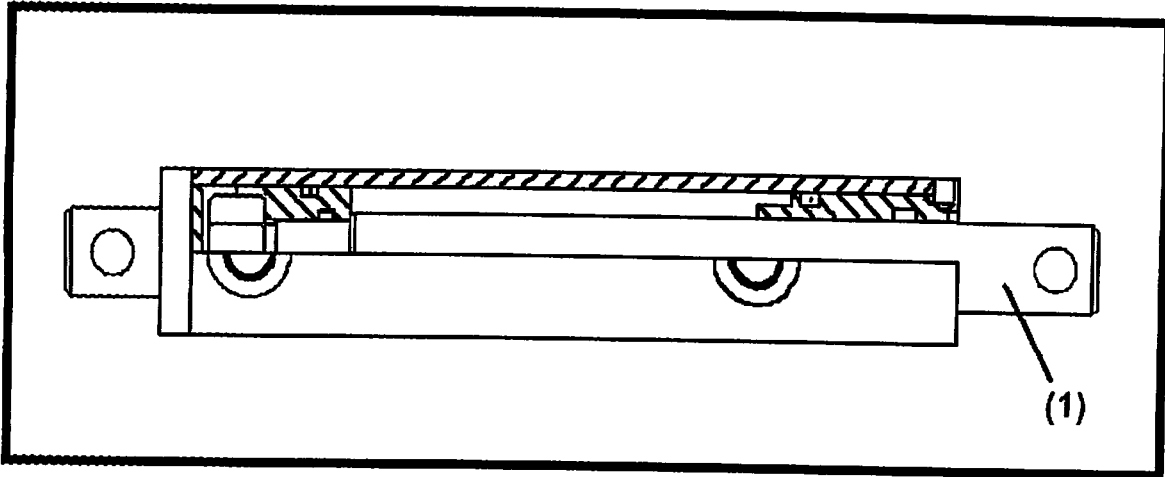

HYDRAULIC CYLINDER (LIFT ROD)

HYDRAULIC CYLINDER (LIFT ROD)

PARTS LIST

<u>Ref#</u>	<u>BMI#</u>	<u>Description</u>	<u>Qty.</u>
1	10317	Hydraulic Cylinder Assembly	1
Not Shown	16746	1" Cylinder Shaft	1
Not Shown	10318	Seal Kit	1