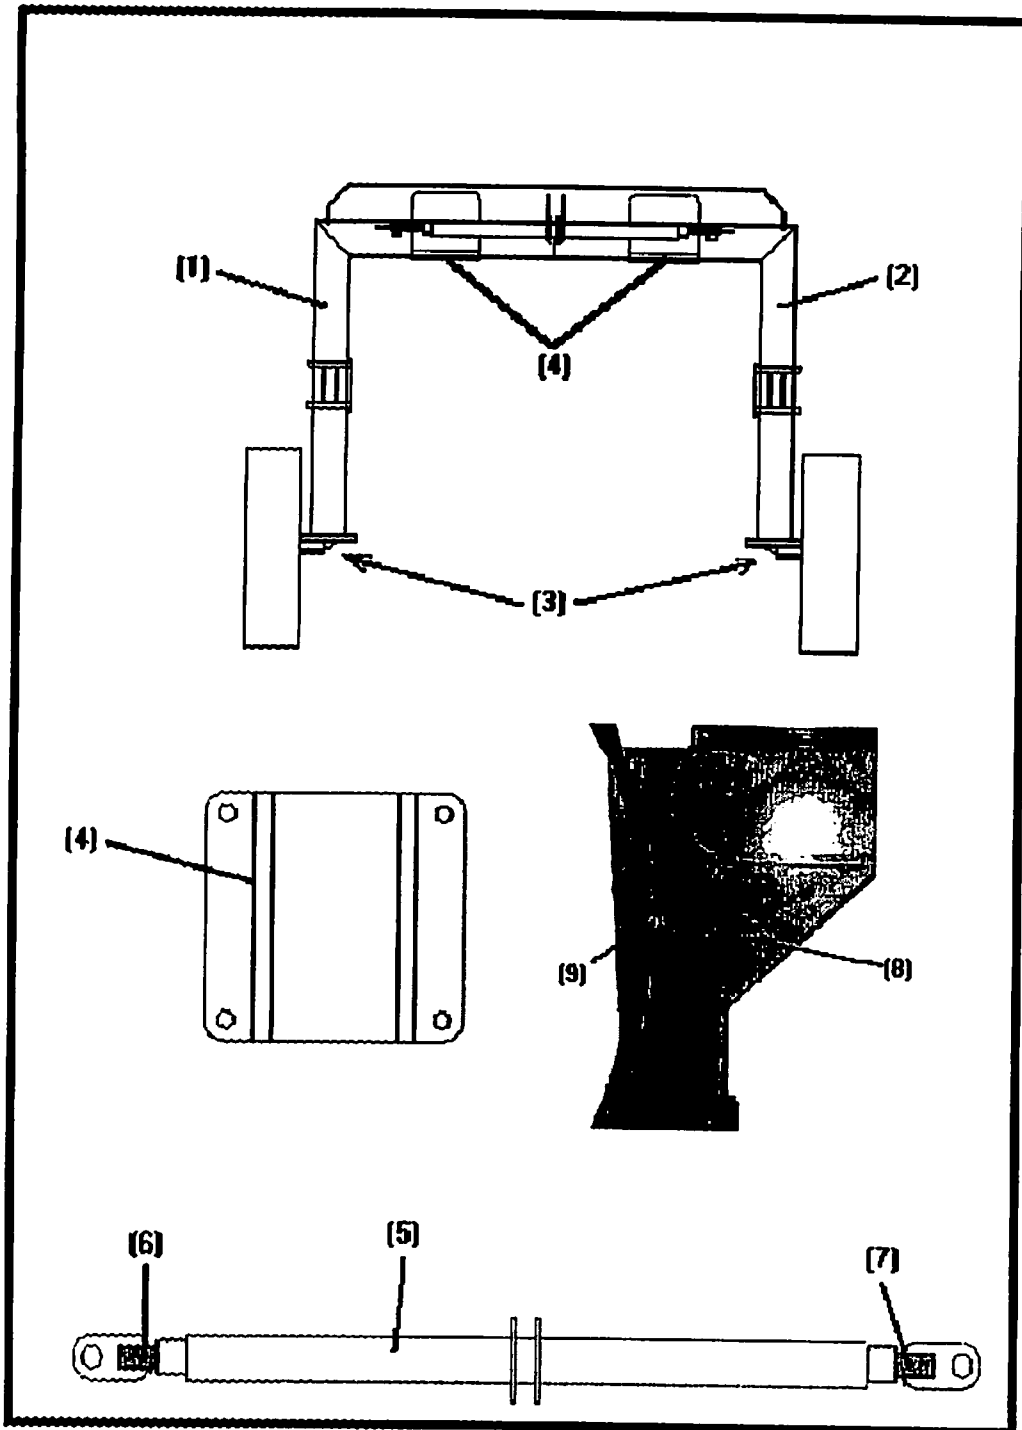

MAIN FRAME, WHEELS, SCISSOR ARMS AND TRANSPORT LINKS

MAIN FRAME, WHEELS, SCISSOR ARMS AND TRANSPORT LINKS

PARTS LIST

<u>Ref#</u>	<u>BMI#</u>	<u>Description</u>	<u>Qty.</u>
1	16786	Main Hitch Beam	1
2	16102	Gooseneck (Serial# VR2569 and below)	1
	16532	Gooseneck (Serial# VR2570 and above)	1
Not Shown	14467	5/8" x 1 3/4" NC Bolt	9
Not Shown	11614	5/8" NC Serrated Flange Nut	9
3	14408	Telescoping Jack	1
Not Shown	11785	Jack Pin (w/ hairpin)	1
5	16784	Rear Scissor Arm	2
6	16783	Front Scissor Arm	2
7	16077	Wheel Assembly	4
Not Shown	16078	Tire	4
Not Shown	16079	Rim, Yellow	4
Not Shown	16730	VR1214 Decal	2
Not Shown	16732	//// BMI Decal – Right	1
Not Shown	16731	//// BMI Decal – Left	1
8	16528	Transport Link Slide	2
9	16530	Transport Link Sleeve	2
Not Shown	16339	Transport Link Pins (w/ hairpins)	6

REAR FRAME ASSEMBLY

REAR FRAME ASSEMBLY

PARTS LIST

<u>Ref#</u>	<u>BMI#</u>	<u>Description</u>	<u>Qty.</u>
1	16104	Left Rear Frame	1
2	16105	Right Rear Frame	1
3	16129	Rear Axle Mount	2
Not Shown	14467	5/8" x 1 3/4" NC Bolt	8
Not Shown	11614	5/8" NC Serrated Flange Nut	8
4	16142	Rear Frame Clamp Plate	2
Not Shown	14467	5/8" x 1 3/4" NC Bolt	8
Not Shown	13792	5/8" Lock Washer	8
Not Shown	10176	5/8" NC Nut	8
5	16141	Main Ratchet Jack Body	1
6	16487	Left Ratchet Jack Rod	1
7	16488	Right Ratchet Jack Body	1
Not Shown	16489	Ratchet Jack Pin	2
Not Shown	10580	1/4" X 2" Cotter Pin	2
8	16490	Hose Clip	2
9	13802	3/8" NC Locknut	2