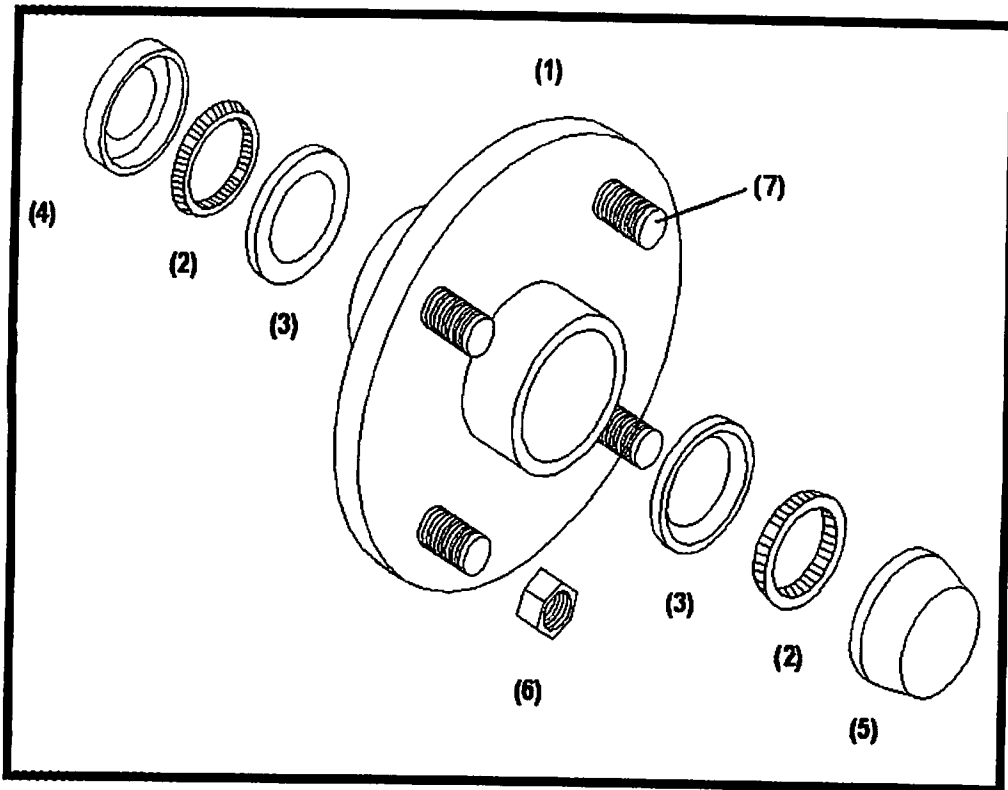

HUB ASSEMBLY (REAR FRAME)

HUB ASSEMBLY (REAR FRAME)

PARTS LIST

<u>Ref#</u>	<u>BMI#</u>	<u>Description</u>	<u>Qty.</u>
1	10082	Inner Cone	2
2	16305	Outer Cone	2
3	16306	Seal	2
4	16308	Dust Cap	2
5	16307	Wheel Bolt	10
6	16724	Hub w/Cups	2
7	10083	Inner Cup	2
8	16304	Outer Cup	2
9	16364	Self Tapping Grease Zerk	2
10	16358	3/4" Castle Nut NF	2
Not Shown	11669	Cotter Pin 3/16" x 1 1/4"	2
11	16323	Rear Wheel Spindle	2

HUB ASSEMBLY (CASTER)

HUB ASSEMBLY (CASTER)

PARTS LIST

<u>Ref#</u>	<u>BMI#</u>	<u>Description</u>	<u>Qty.</u>
1	16295	Caster Hub Cups	4
2	16296	Caster Hub Cones	4
3	16297	Seal	4
4	16356	Wheel Nut	10
5	16364	Self Tapping Grease Zerk	2
6	16725	Caster Wheel w/Cups and Studs	2
Not Shown	16135	Caster Axle	2
Not Shown	16087	1 1/4" NF Castle Nut	2
Not Shown	10580	1/4" x 2" Cotter Pin	2

HUB ASSEMBLY (RAKE WHEEL ARM)

HUB ASSEMBLY (RAKE WHEEL ARM)

PARTS LIST

<u>Ref#</u>	<u>BMI#</u>	<u>Description</u>	<u>Qty.</u>
1	16413	Hub with Studs and Races	2
2	16082	Inner/Outer Bearing	24
3	16081	Inner/Outer Bearing Cup	24
4	16083	Grease Seal	12
5	16084	Dust Cap	12
6	16085	1/2" NF Wheel Nut	48
7	16391	1/2" Wheel Stud	48
Not Shown	16364	Self Tapping Grease Zerk	12
Not Shown	16086	Rake Wheel Spindle	12
Not Shown	16087	Rake Wheel Castle Nut	12
Not Shown	16088	Rake Wheel Spindle Washer	12
Not Shown	16089	1/8" x 1 3/4" cotter pin	12