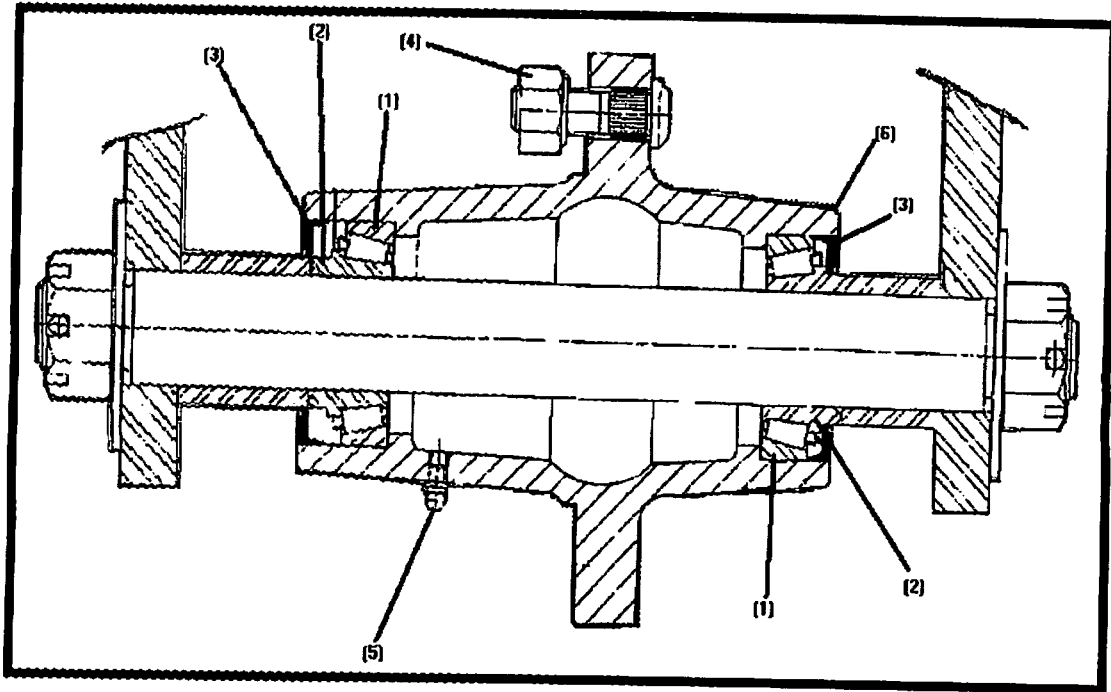

HUB ASSEMBLY (CASTER)

HUB ASSEMBLY (CASTER)

PARTS LIST

<u>Ref#</u>	<u>BMI#</u>	<u>Description</u>	<u>Qty.</u>
1	16295	Caster Hub Cups	4
2	16296	Caster Hub Cones	4
3	16297	Seal	4
4	16356	Wheel Nut	10
5	16364	Self Tapping Grease Zerk	2
6	16725	Caster Wheel w/Cups and Studs	2
Not Shown	16135	Caster Axle	2
Not Shown	16087	1 1/4" NF Castle Nut	2
Not Shown	10580	1/4" x 2" Cotter Pin	2