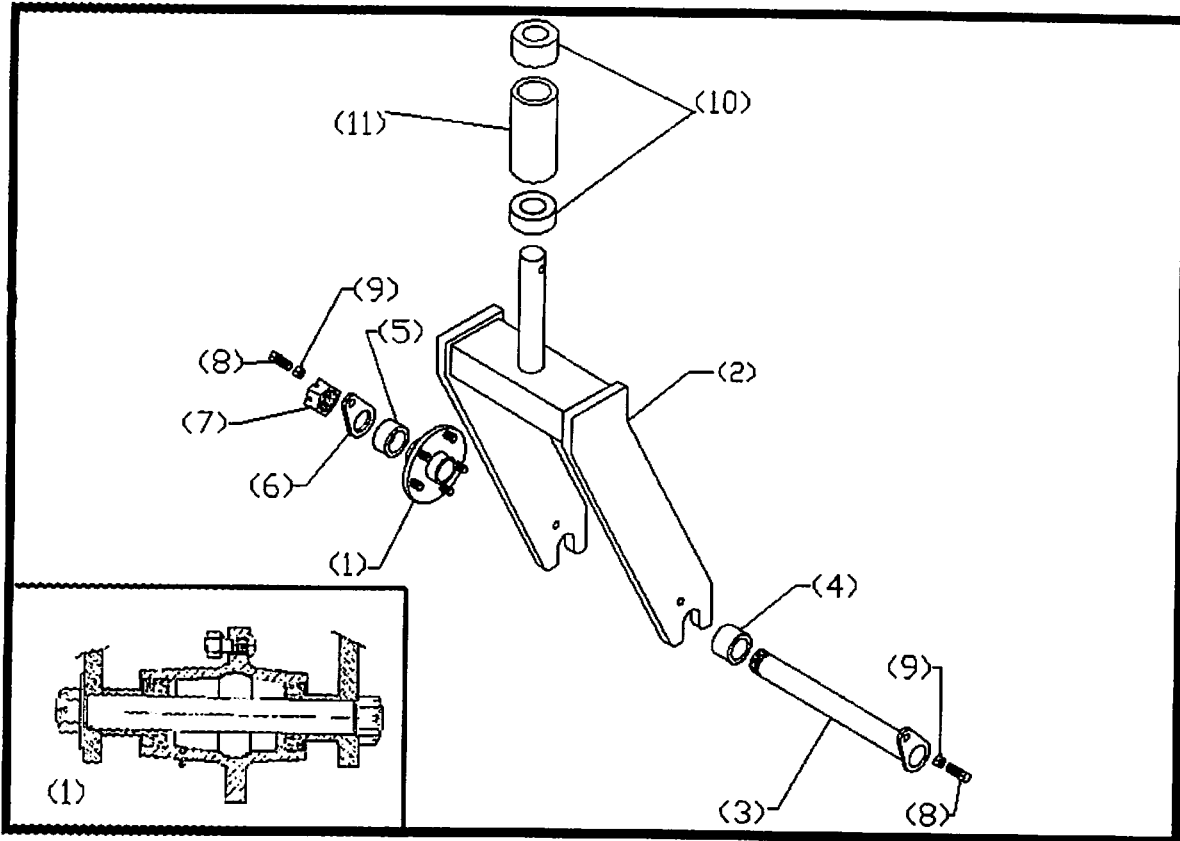

CASTER ASSEMBLY

CASTER ASSEMBLY

PARTS LIST

<u>Ref#</u>	<u>BMI#</u>	<u>Description</u>	<u>Qty.</u>
1		Caster Hub Assembly (Page 18)	2
2	16114	Caster Forks	2
3	16135	Caster Axle	2
4	16486	Caster Axle Spacer B	2
5	16485	Caster Axle Spacer A	2
6	16144	Caster Axle Hanger	2
7	16087	1 1/4" NF Castle Nut	2
8	16040	3/8" x 1 3/4" NC Bolt	4
9	13802	3/8" NC Locknut	4
Not Shown	16097	Caster Wheel Pivot Bushing	4
Not Shown	16404	Caster Pivot Bushing Spacer	2
Not Shown	16364	Self Tapping Grease Zerk	2
Not Shown	10302	3/16" x 1 1/4" Roll Pin	2