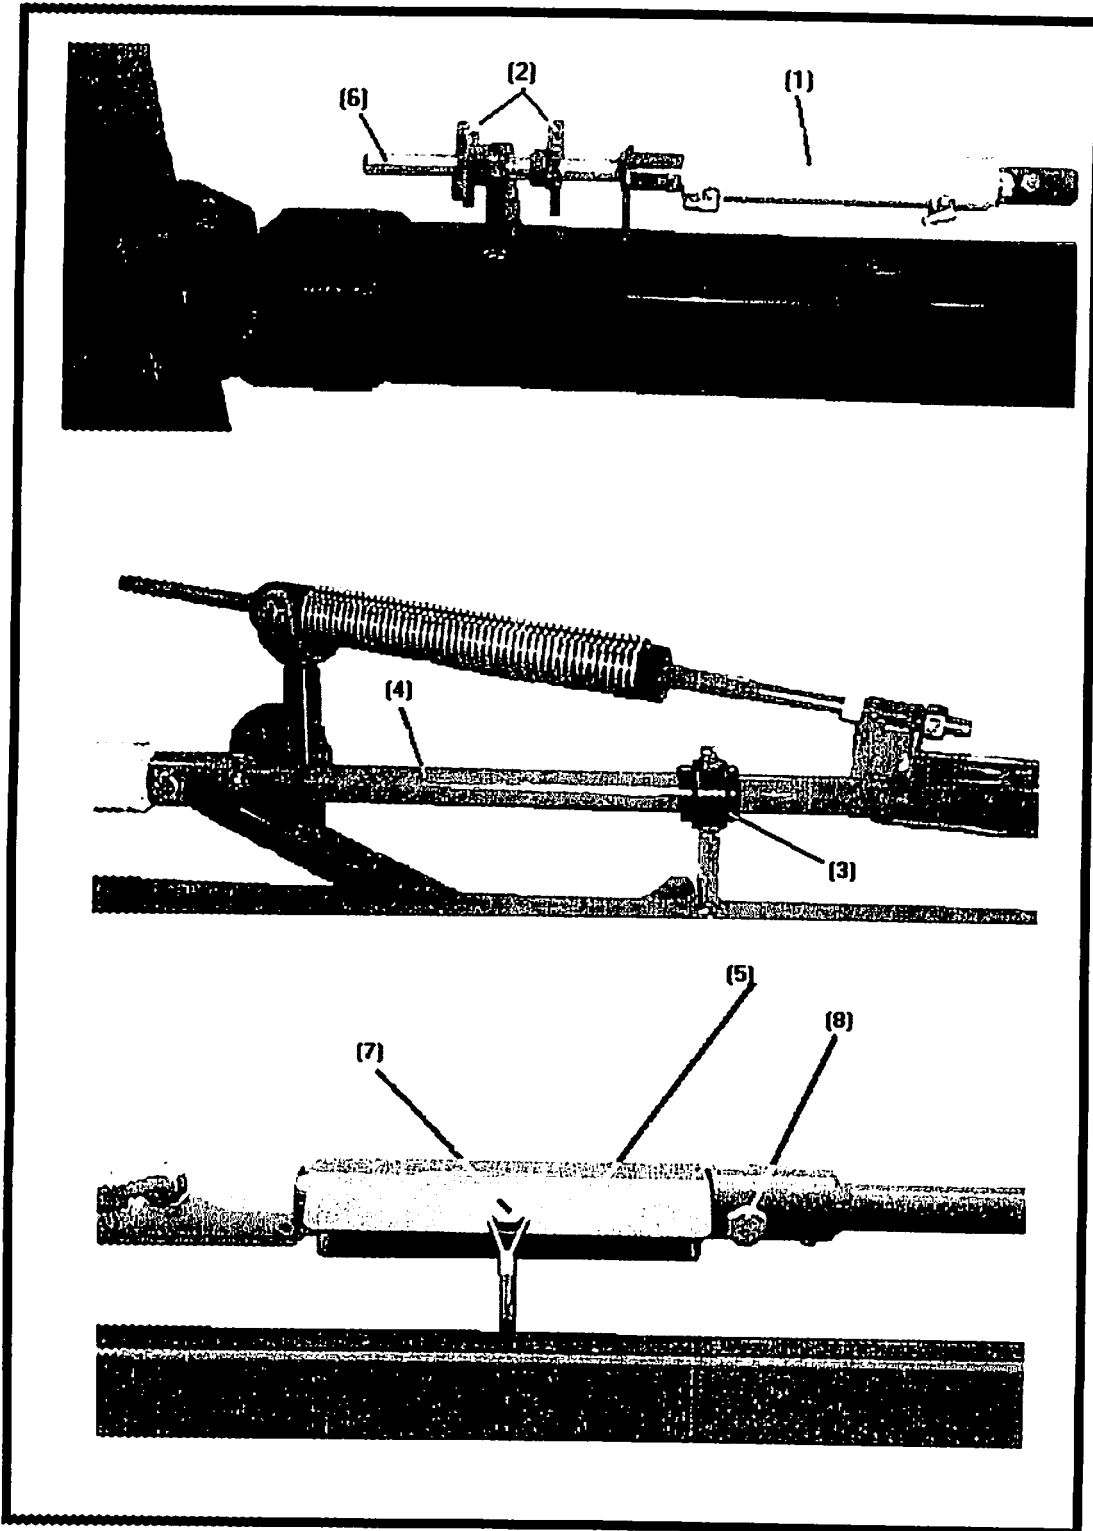

REAR FRAME ASSEMBLY

REAR FRAME ASSEMBLY

PARTS LIST

<u>Ref#</u>	<u>BMI#</u>	<u>Description</u>	<u>Qty.</u>
1	16104	Left Rear Frame	1
2	16105	Right Rear Frame	1
3	16129	Rear Axle Mount	2
Not Shown	14467	5/8" x 1 3/4" NC Bolt	8
Not Shown	11614	5/8" NC Serrated Flange Nut	8
4	16142	Rear Frame Clamp Plate	2
Not Shown	14467	5/8" x 1 3/4" NC Bolt	8
Not Shown	13792	5/8" Lock Washer	8
Not Shown	10176	5/8" NC Nut	8
5	16141	Main Ratchet Jack Body	1
6	16487	Left Ratchet Jack Rod	1
7	16488	Right Ratchet Jack Body	1
Not Shown	16489	Ratchet Jack Pin	2
Not Shown	10580	1/4" X 2" Cotter Pin	2
8	16490	Hose Clip	2
9	13802	3/8" NC Locknut	2

RAKE ARM ASSEMBLY

RAKE ARM ASSEMBLY

PARTS LIST

<u>Ref#</u>	<u>BMI#</u>	<u>Description</u>	<u>Qty.</u>
1	16120	Left Riser Arm	1
	16121	Right Riser Arm	1
Not Shown	16650	Riser Arm Pin Washer	4
Not Shown	16122	Riser Arm Pin	2
Not Shown	16091	Riser Arm U-Bolt	4
Not Shown	16076	3/4" Serrated Flange Nut	8
2	16781	Left Rake Arm	1
	16782	Right Rake Arm	1
3	16130	Knuckle (Left)	1
	16661	Knuckle (Right)	1
4		Lift Rod Assembly (Page 7)	2
5	16110	Left wrap around castor mount	1
	16111	Right wrap around castor mount	1
Not Shown	14467	5/8" x 1 3/4" NC Bolt	12
Not Shown	11614	5/8" NC Serrated Flange Nut	12
6	16131	Knuckle Pin	4
7	13803	3/8" x 1 1/2" NC Bolt	4
Not Shown	13802	3/8" NC Locknut	4
Not Shown	10580	1/4" x 2" Roll Pin	4
Not Shown	16389	Self Tapping Grease Zerk (90°)	4
Not Shown	16364	Self Tapping Grease Zerk	12

LIFT ROD ASSEMBLY

LIFT ROD ASSEMBLY

PARTS LIST

<u>Ref#</u>	<u>BMI#</u>	<u>Description</u>	<u>Qty.</u>
1	10317	Hydraulic Cylinder-Lift Rod (Page 23)	2
2	16133	Adjuster Nut	4
3	16099	Lift Rod Bushing	8
4	16785	Main Lift Rod	2
5	16497	Cylinder Safety Lock	2
6	16134	Left Threaded Rod (Left Assembly)	1
	16483	Right Threaded Rod (Right Assembly)	1
7	12050	Tension PTO Clip	2
8	13805	1/2" x 2 1/4" NC Bolt	4
Not Shown	14443	1/2" NC Locknut	4